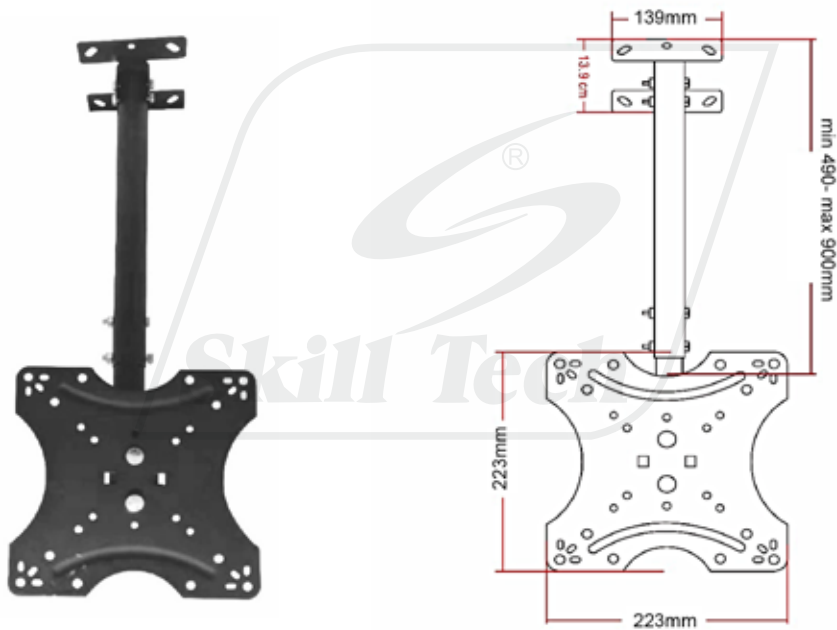

# SH CB01

## TV Ceiling Mount

For most 14" - 44"

Screen Size

14" - 44"

VESA Compatible

200x200

Profile to ceiling

1000mm

Weight Capacity

30 Kg

Tilt Range

+15 - -5